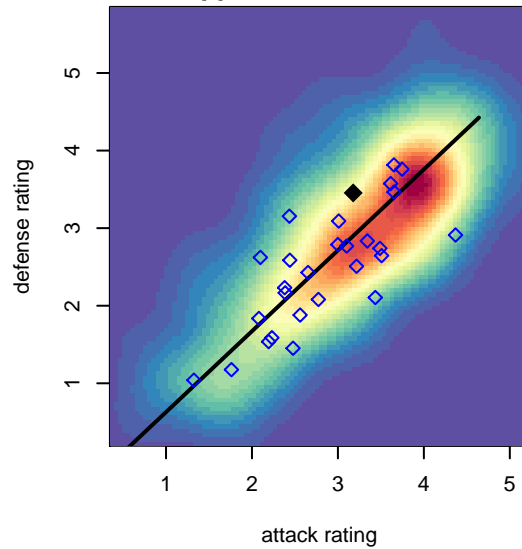

**attack and defense rating
relative to others at age
and all opponents in last 13 months**