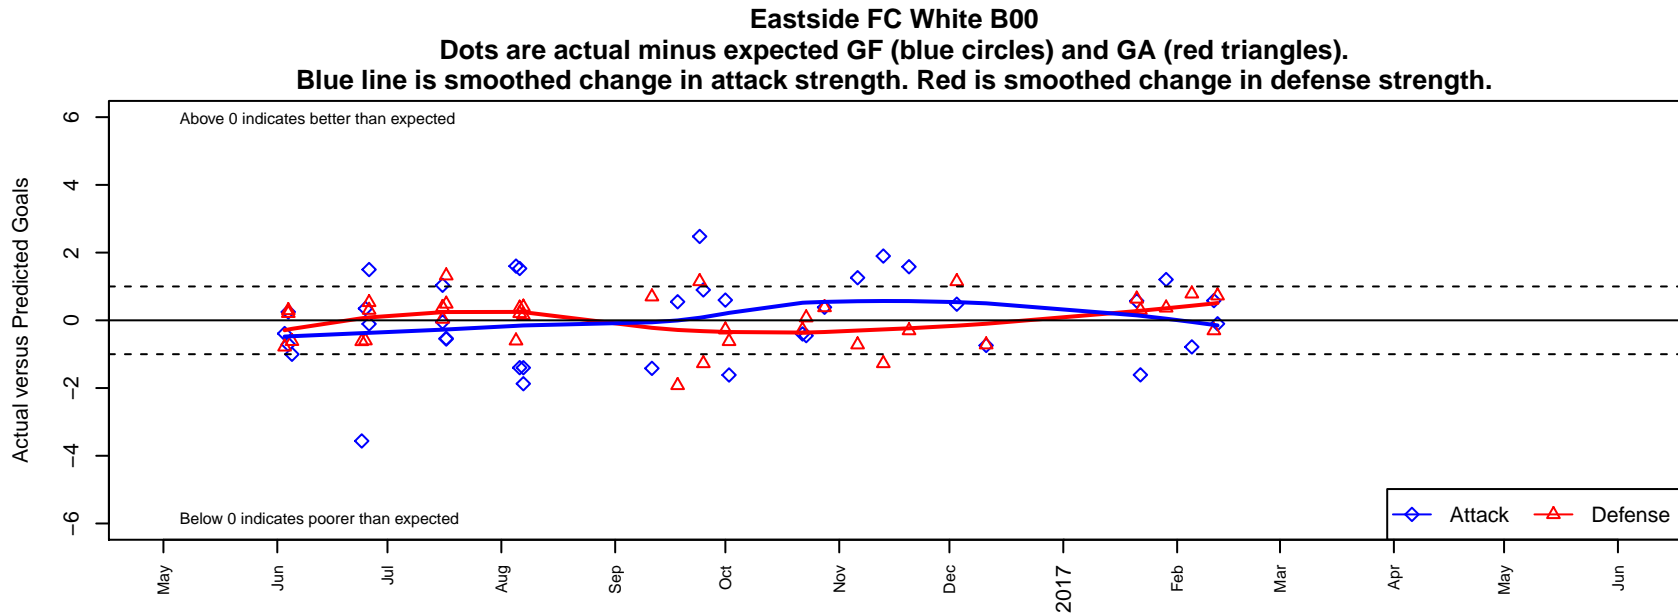

**attack and defense variance (black dot)
relative to other teams
and top 10 in region**

**attack and defense rating
relative to others at age
and all opponents in last 13 months**

Eastside FC White B00

Eastside FC
Preston, WA
B00 total strength=1757
attack=23.99 defense=31.63
fall league = RCL B00 Div 2

alt names used:
Eastside FC B00 White
Eastside FC Boys 00 White
Eastside FC B00 White B
EASTSIDE FC BOYS 2000 WHITE (WA)
Eastside FC B00 White B
EASTSIDE FC B00 WHITE B (WA)

Venues played:
2016 Showcase of Champions U17/16 Platinun
2016 Rainier Challenge Copa U17
2016 Albion Cup 2000 Cup U17
2016 Eastside FC Cup BU17
2016 RCL B00 Div 2
2016 WYS Presidents Cup B00