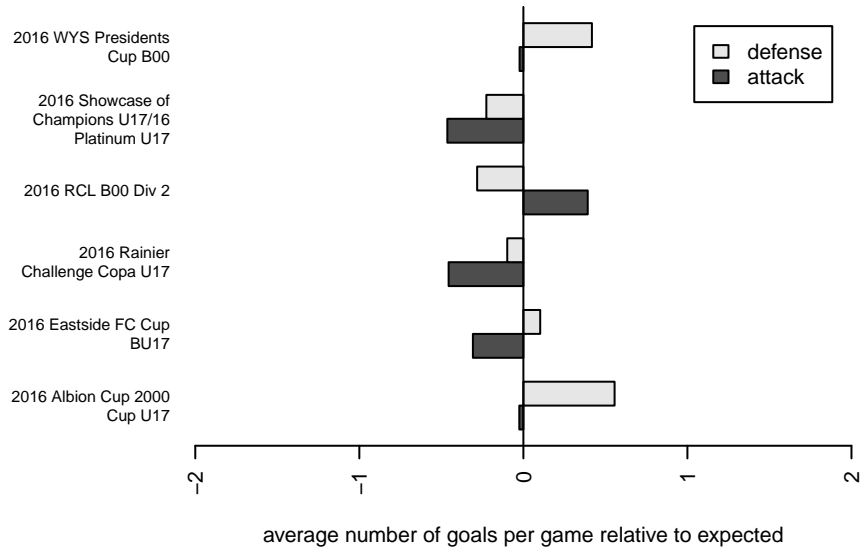

Performance relative to 13 month average