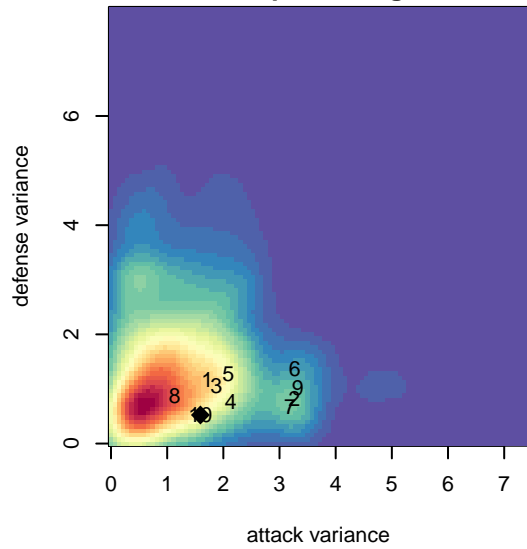

**attack and defense variance (black dot)
relative to other teams
and top 10 in region**