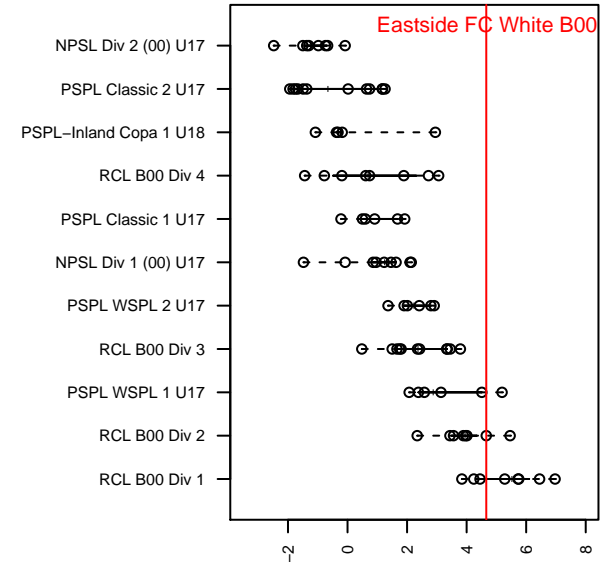

**attack and defense rating
relative to others at age
and all opponents in last 13 months**